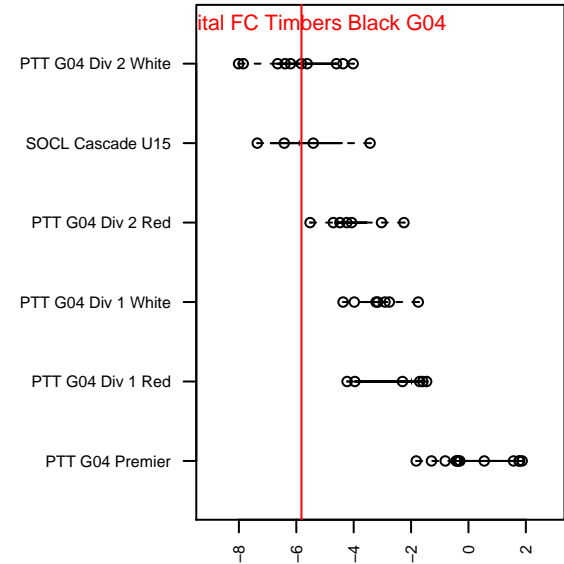

**attack and defense rating
relative to others at age
and all opponents in last 13 months**